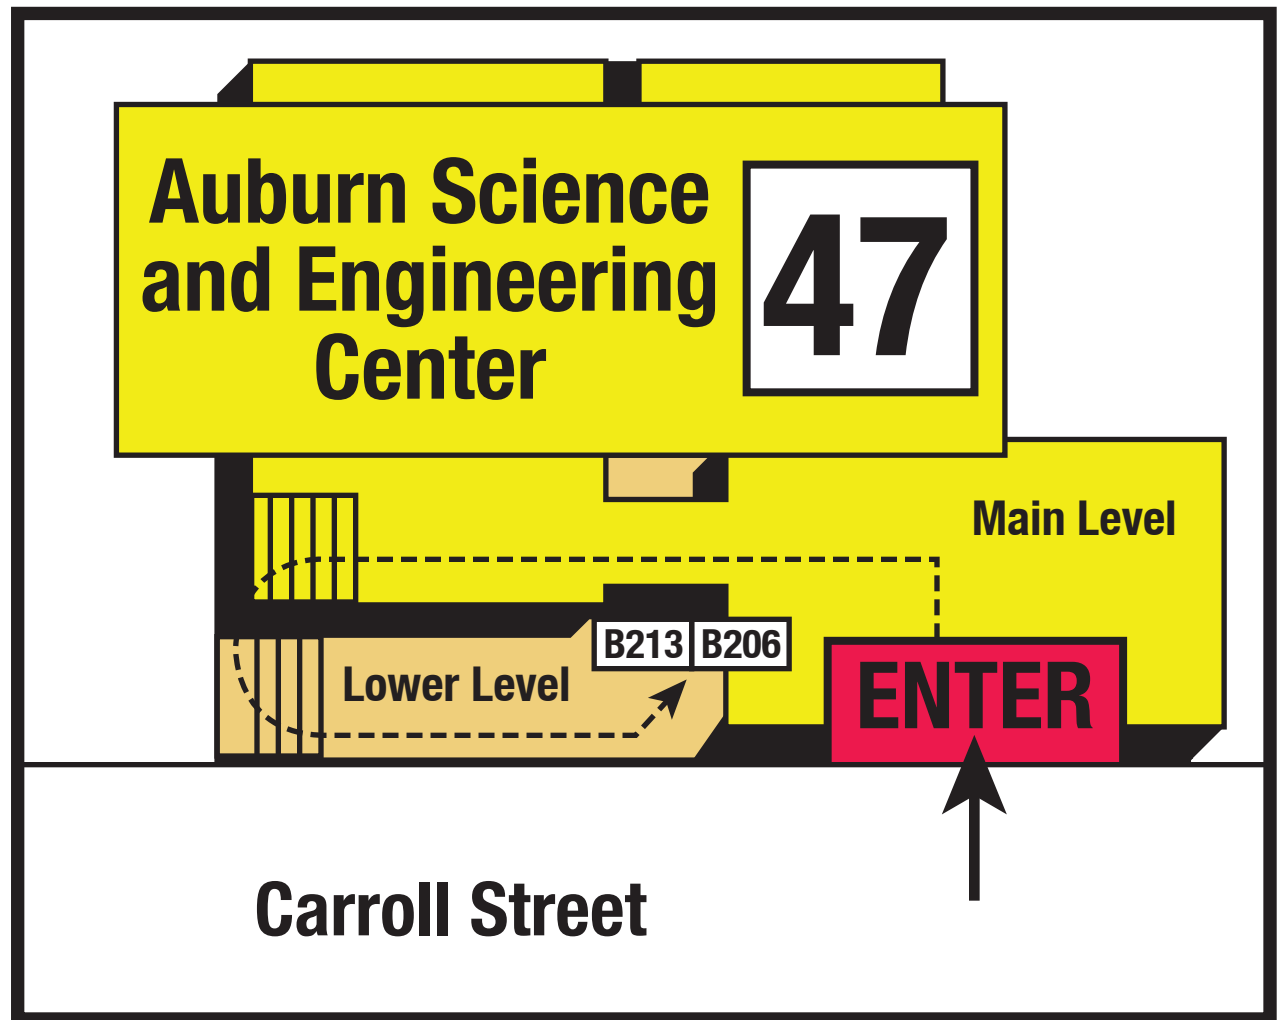

48	Ayer Hall	AYER
63	Schrank Hall South	SHS
46	Whitby Hall	WHIT
50	Zook Hall	ZOOK
35	Bierce Library	LIB
40	Goodyear Polymer Center	GDYR

29	Rob's Café	RD
15	College of Arts & Sciences Building	CAS

Exploring the World of Science

Note: to enter Knight Chem Lab or Mary Gladwin Hall you must enter the Main Auburn building and take the enclosed walkway. (see page 2 detail)

CLOSE UP MAP TO AUBURN SCIENCE AND ENGINEERING CENTER ROOMS B213 and B206

Note: to enter Knight Chem Lab or Mary Gladwin Hall you must enter the Main Auburn building and take the enclosed walkway. (see page 2 detail)