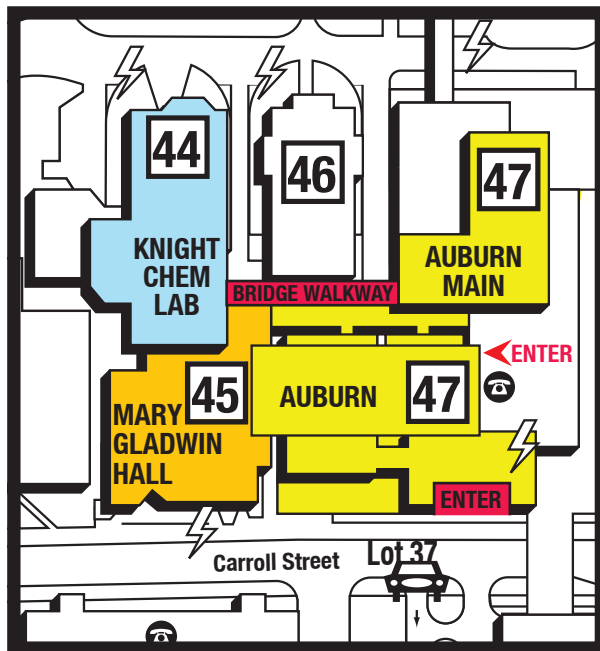

47	Auburn Science and Engineering Center	ASEC
49	Crouse Hall	CRH
44	Knight Chemical Laboratory	KNCL
52	Kolbe Hall	KO
89	Student Recreation and Wellness Center	SRWC
56	James A. Rhodes Health and Physical Education Building	JAR
91	Honors Complex	HCTR

48	Ayer Hall	AYER
63	Schrank Hall South	SHS
46	Whitby Hall	WHIT
50	Zook Hall	ZOOK
35	Bierce Library	LIB
40	Goodyear Polymer Center	GDYR

29	Rob's Café	RD
15	College of Arts & Sciences Building	CAS

Exploring the World of Science

Note: to enter Knight Chem Lab or Mary Gladwin Hall you must enter the Main Auburn building and take the enclosed walkway. (see page 2 detail)

CLOSE UP MAP TO AUBURN SCIENCE AND ENGINEERING CENTER ROOMS B213 and B206

Note: to enter Knight Chem Lab or Mary Gladwin Hall you must enter the Main Auburn building and take the enclosed walkway. (see page 2 detail)